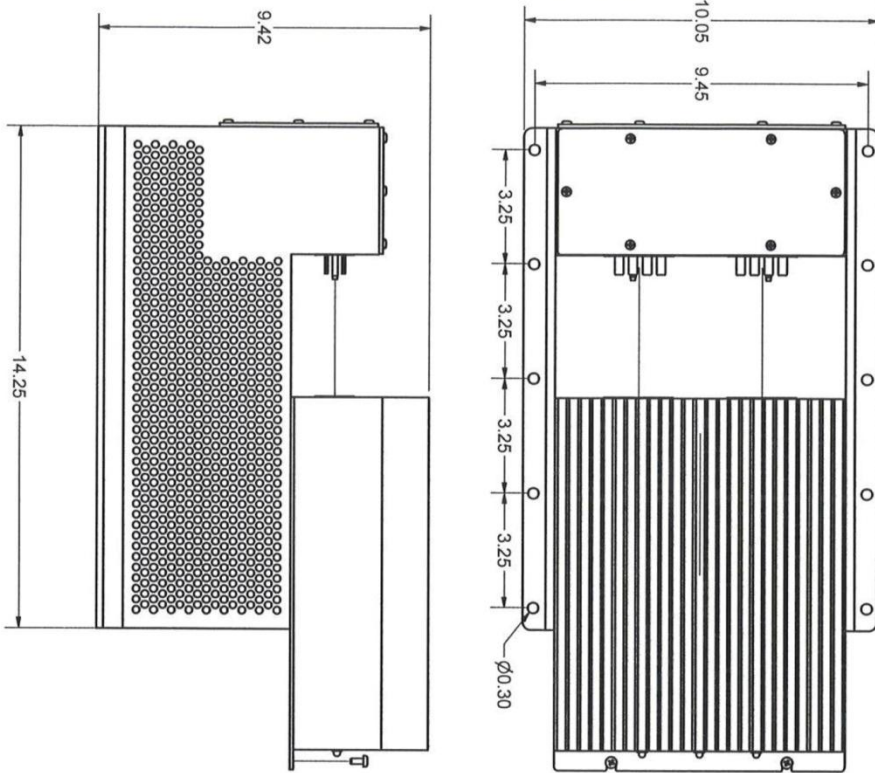

PC5291-2
2500va True Sine